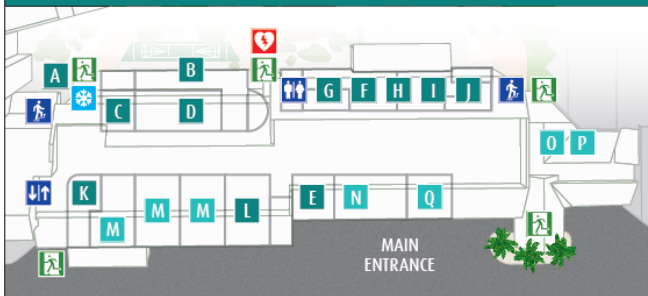

RESTAURANTS

- M** Matthew's Beachside Restaurant
- N** M's Crepe Shack
- O** Santos Coffee Shop

INFORMATION

- Stairs
- Elevator
- Restroom
- Smoking Area
- Exit
- Defibrillator
- Ice Maker [Floors 2 to 5]

Lobby Area

HOTEL SERVICES

- A** Towel Hut
- B** Fitness Center
- C** First Aid Station
- D** Frank Conway Room
- E** Business Center
- F** Executive Offices
- G** Reservations
- H** Members Relations
- I** Sales
- J** Front Desk
- K** Security / Lost & Found
- L** Human Resources